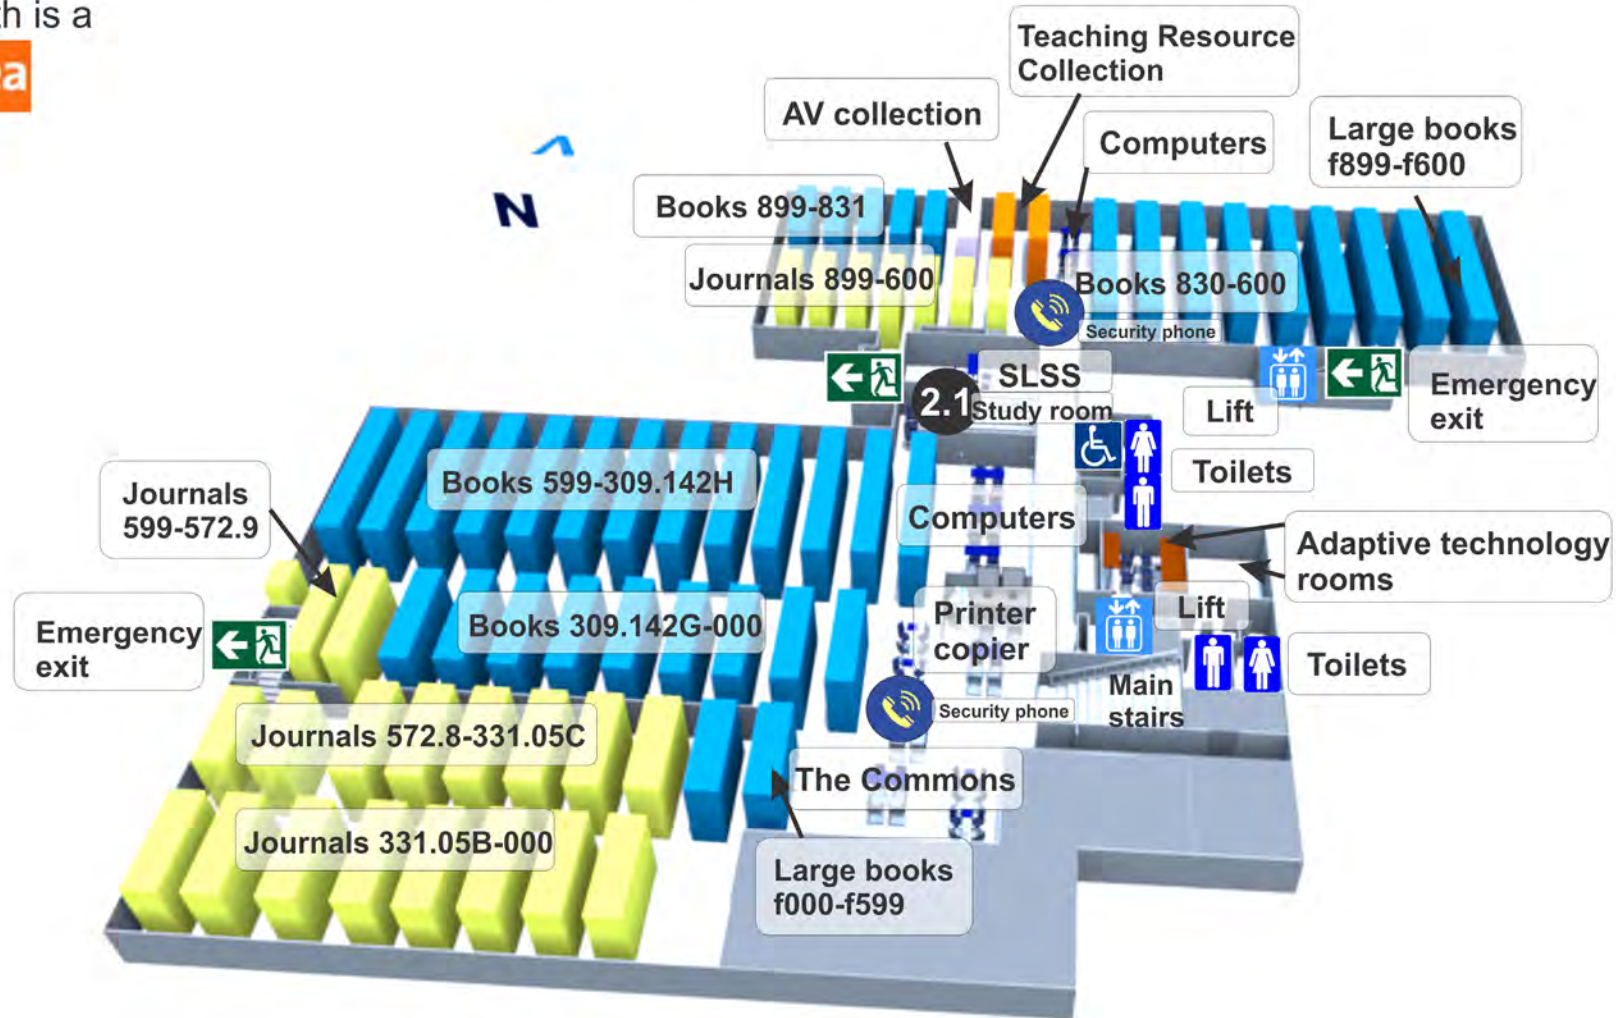

# Central Library - Level 1

Web: [library.flinders.edu.au](http://library.flinders.edu.au) Phone: 1300 354 633, option 3

Level 1 is a

**Social area**

# Central Library - Level 2

Web: [library.flinders.edu.au](http://library.flinders.edu.au) Phone: 1300 354 633, option 3

Level 2 North is a

**Quiet area**